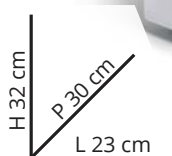

31%
di sconto

**MACCHINA PER GHIACCIO
CUBIK 120 W**
In ABS, colore bianco
Cod. 1406874

~~129,90 €~~
89,00€

CANDY