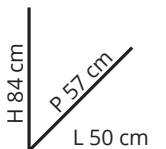

62%
di sconto

**FRIGORIFERO MONO
PORTA COT1S45EW**

Libera installazione, colore bianco,
frigorifero 91L, congelatore 15L,
classe E

Cod. 1599029

~~399,00 €~~
149,00€

DeLonghi