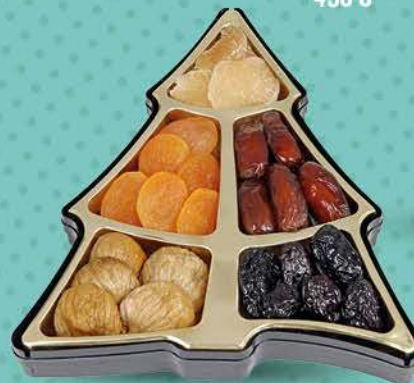

**7,90**  
17.56 €/Kg

**FATINA  
COCKATIL FRUIT  
IN SCATOLA  
ALBERELLO  
450 G**

**FATINA  
COCKATIL FRUIT  
IN VASSOIO  
RETTANGOLARE  
500 G**

**7,90**  
15.80 €/Kg